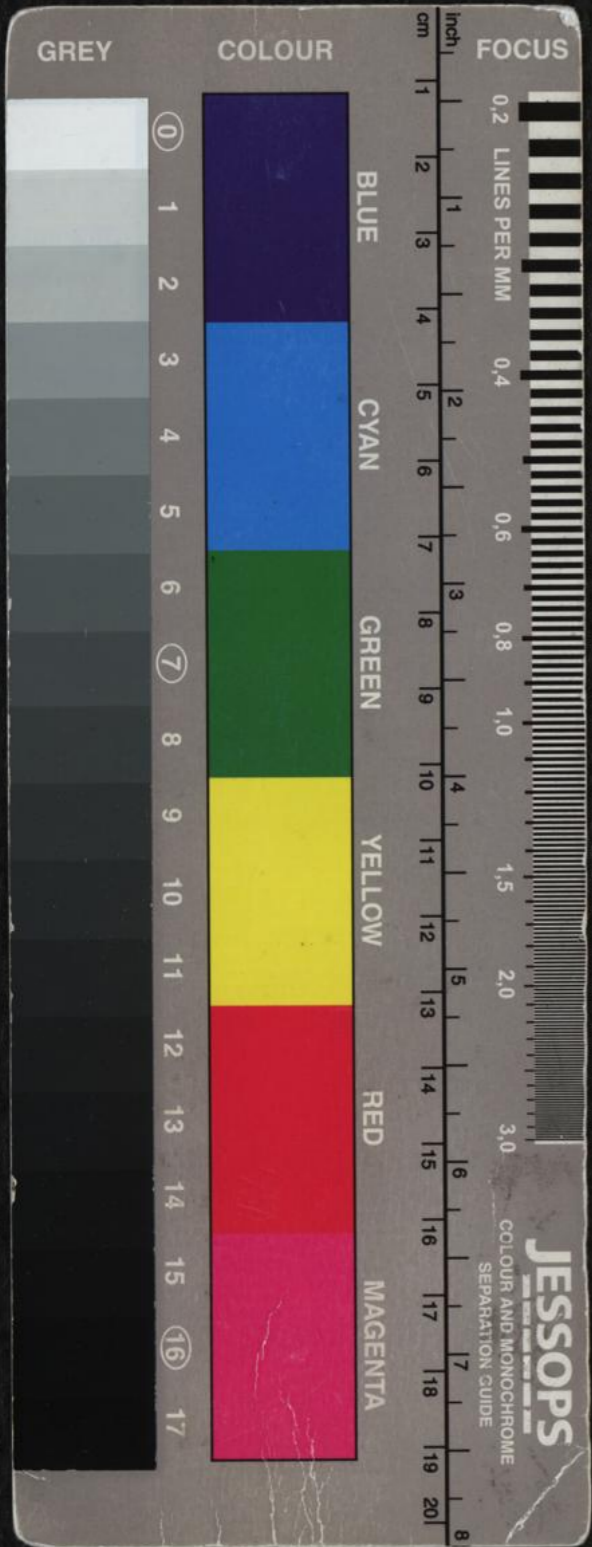

Handwritten text at the top left, including the name 'Gottfried' and other illegible words.

Handwritten text in the middle left section, appearing to be a list or a series of notes.

Handwritten text at the bottom left, possibly a signature or a concluding statement.

Handwritten text in the lower middle left section, continuing the notes or list.

Handwritten text at the bottom left, below the purple stamp, containing more notes.

Handwritten text at the top right, including the name 'Gottfried' and other illegible words.

Handwritten text in the middle right section, appearing to be a list or a series of notes.

Handwritten text at the bottom right, possibly a signature or a concluding statement.

Handwritten text in the lower middle right section, continuing the notes or list.

Handwritten text in red ink at the bottom right, possibly a signature or a name.

*[Faint, mostly illegible handwritten text in German, likely a historical document or manuscript.]*

*[Handwritten signature in red ink, possibly 'Gottfried...']*