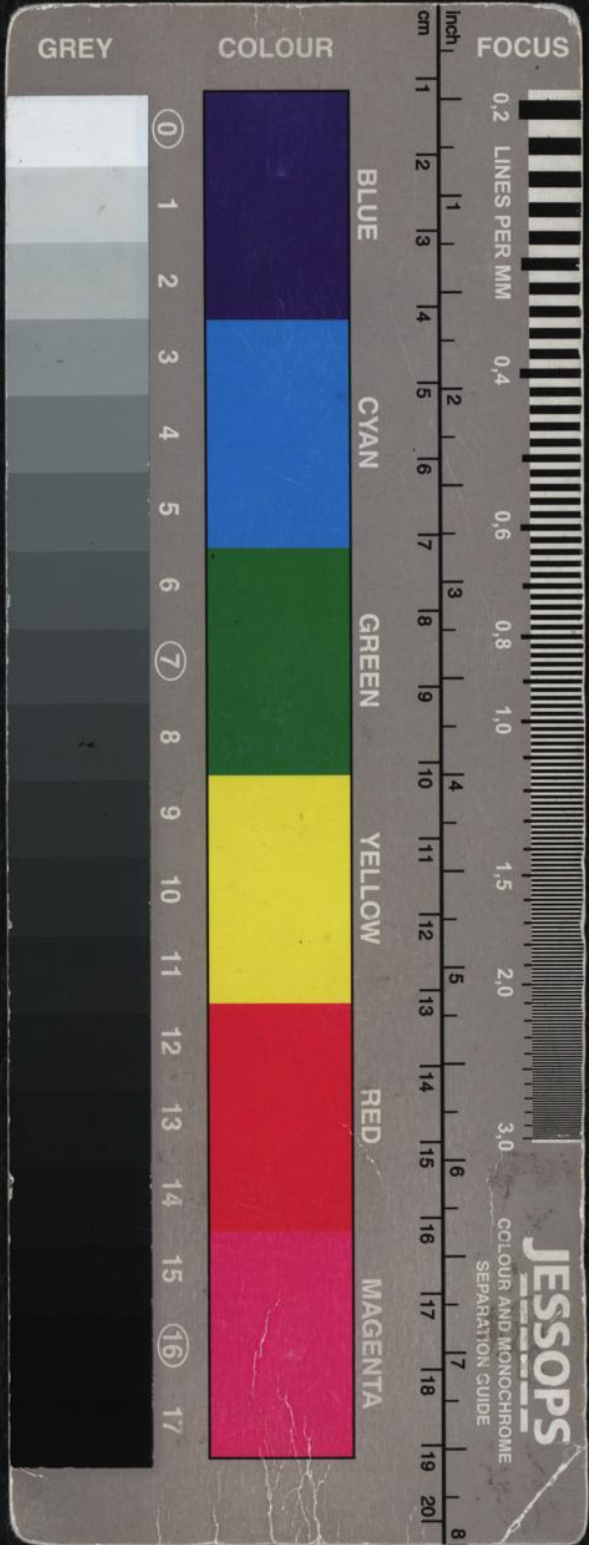

[Handwritten text in German, likely a letter or document, covering the entire page. The text is dense and includes various paragraphs and possibly a signature or stamp.]