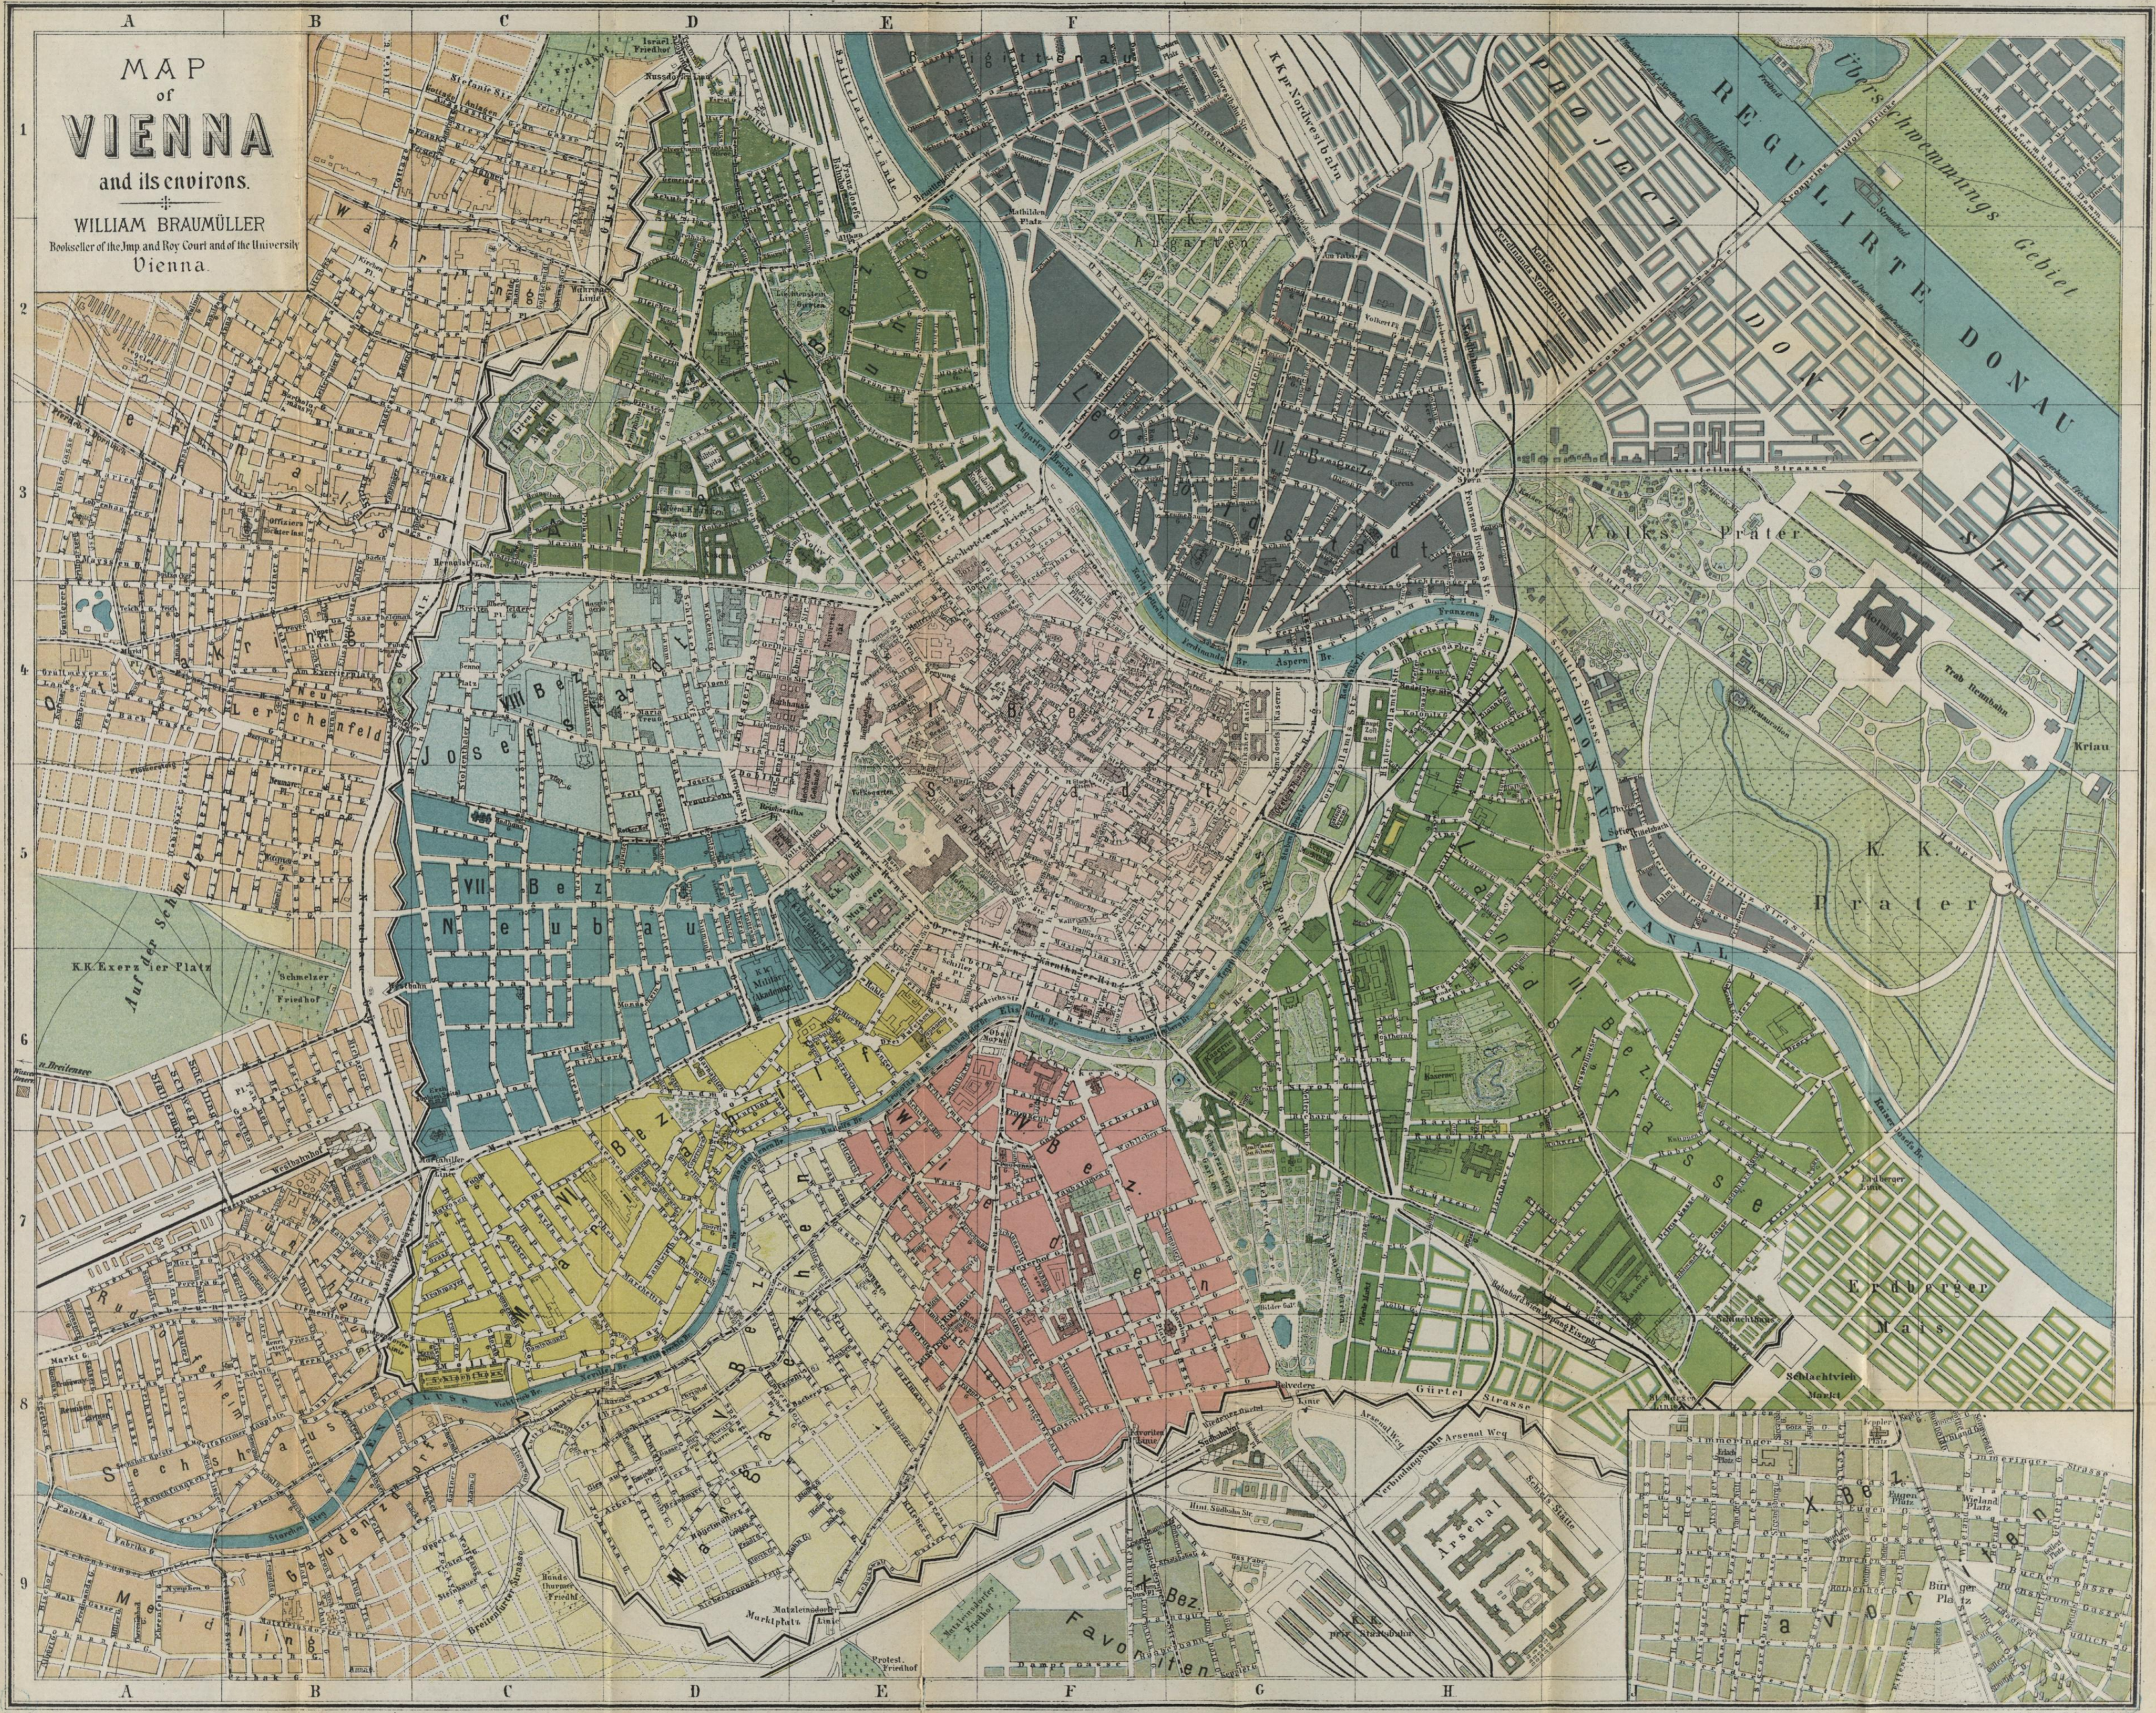

MAP
of
VIENNA

and its environs.

WILLIAM BRAUMÜLLER

Bookseller of the Emp and Roy Court and of the University
Vienna.

Maßstab - 1:14.400 d.n.Gr.

Lith. Anst. v. Th. Bannwarth Wien